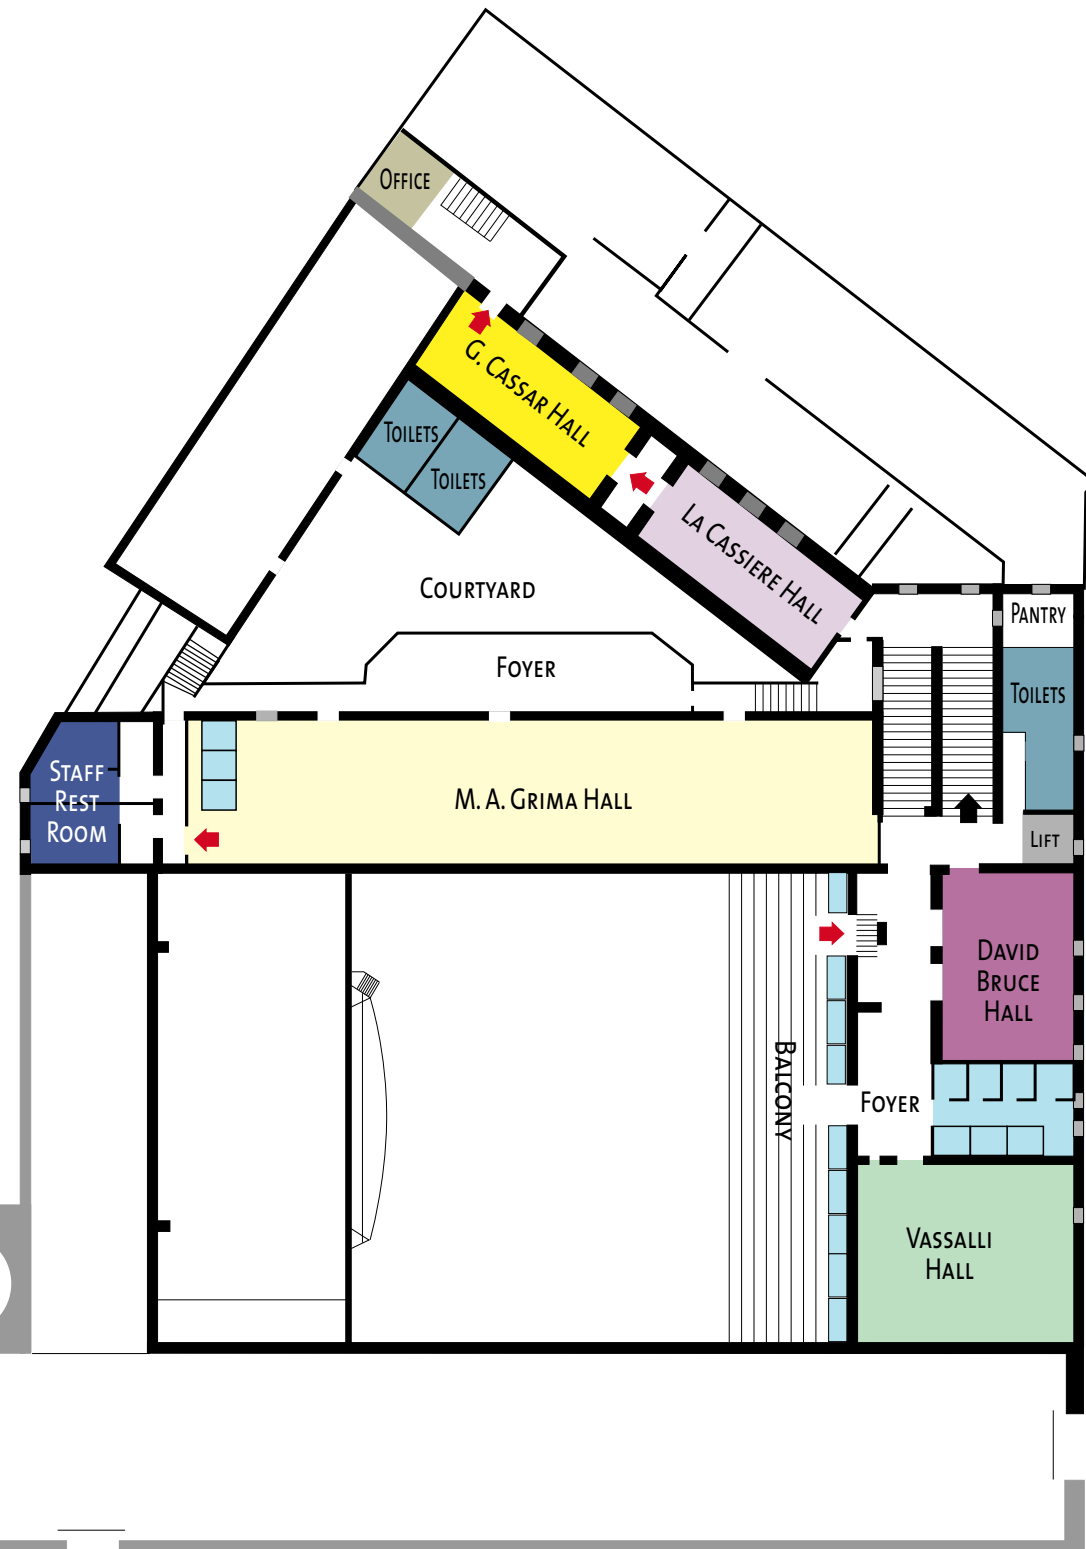

**MEDITERRANEAN CONFERENCE CENTRE
VALLETTA - MALTA**

Hall	Delegates on tables with Microphones		Capacity		Interpretation Facilities	Dimensions in Metres
	Stalls	Tables	Theatre Style	Cocktail		
Republic Hall	Stalls 200		1400	-	6 languages	26 x 28
Mizzi Hall	-		275	-	-	15 x 20
Temi Zammit Hall	Stalls 60		230	-	5 languages	20 x 9
Michel' Angelo Grima	250		450	500	6 languages	40 x 9
Vassalli Hall	70		150	-	5 languages	14 x 11
David Bruce	35		90	-	3 languages	12 x 9
Sacra Infermeria	available on request		-	2,500	1,500	155 x 11
La Valette Hall	-		-	1,500	900	150 x 10
La Cassiere Hall	30		-	100	60	13 x 6
G Cassar Hall	30		-	100	60	13 x 6
Cotoner Hall	60		200	250	100	26 x 7
Syndicate Rooms 2-4, 6-9, 11						
Stage (15 x 12m)						
Orchestra Pit						
Malta Experience						

	Staff Rest Room		Office
	Toilets		SI Booths
	Fire Exits		

FIRST FLOOR