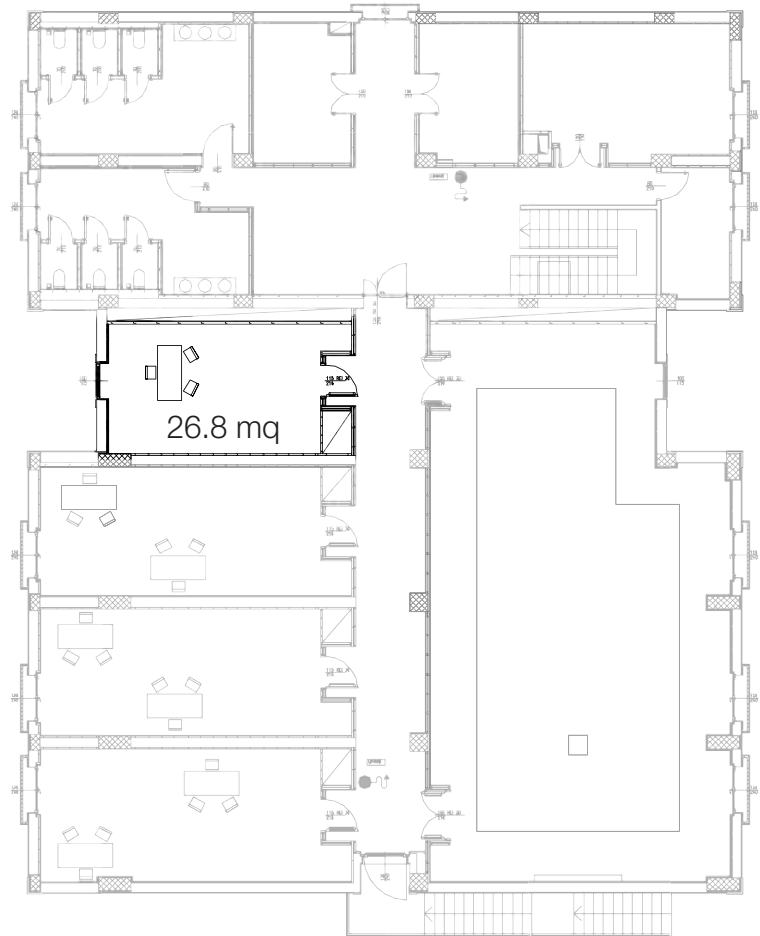

## CAMARINA ROOM

Height (mt) 3.0 mt  
Area (mq) 26.8 mq

Banquet

20

Table

12

Cocktail

35

School

12

Theatre

25

U Disposition

12

Cabaret

20