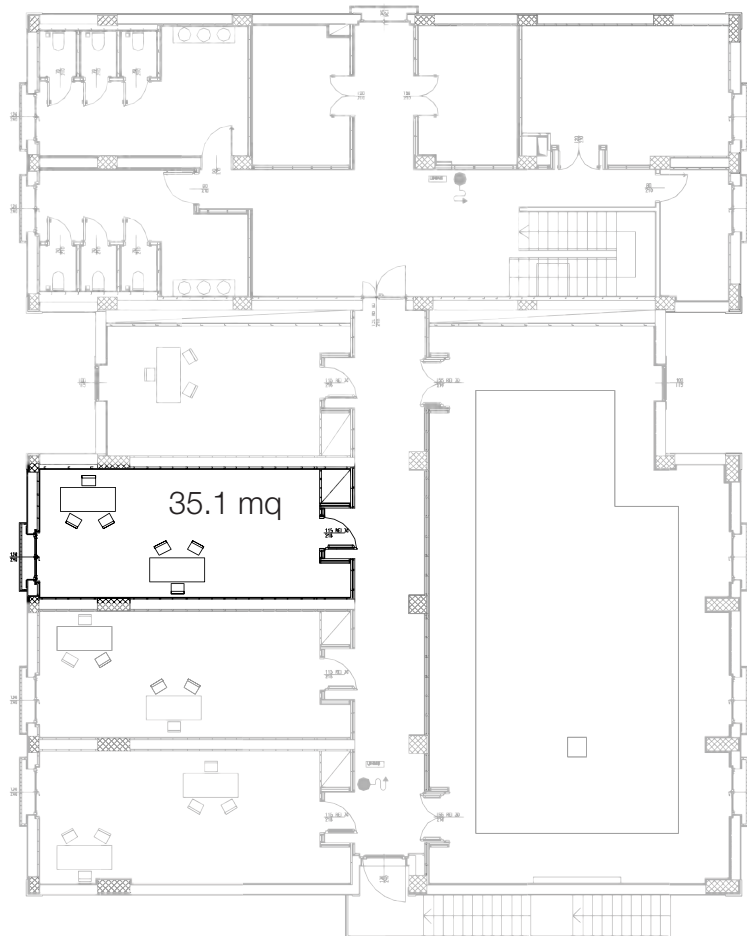

ELORO ROOM

Height (mt) 3.0 mt
Area (mq) 35.1 mq

Banquet

25

Table

15

Cocktail

40

School

15

Theatre

30

U Disposition

15

Cabaret

30

ROOM

◀ ELORO